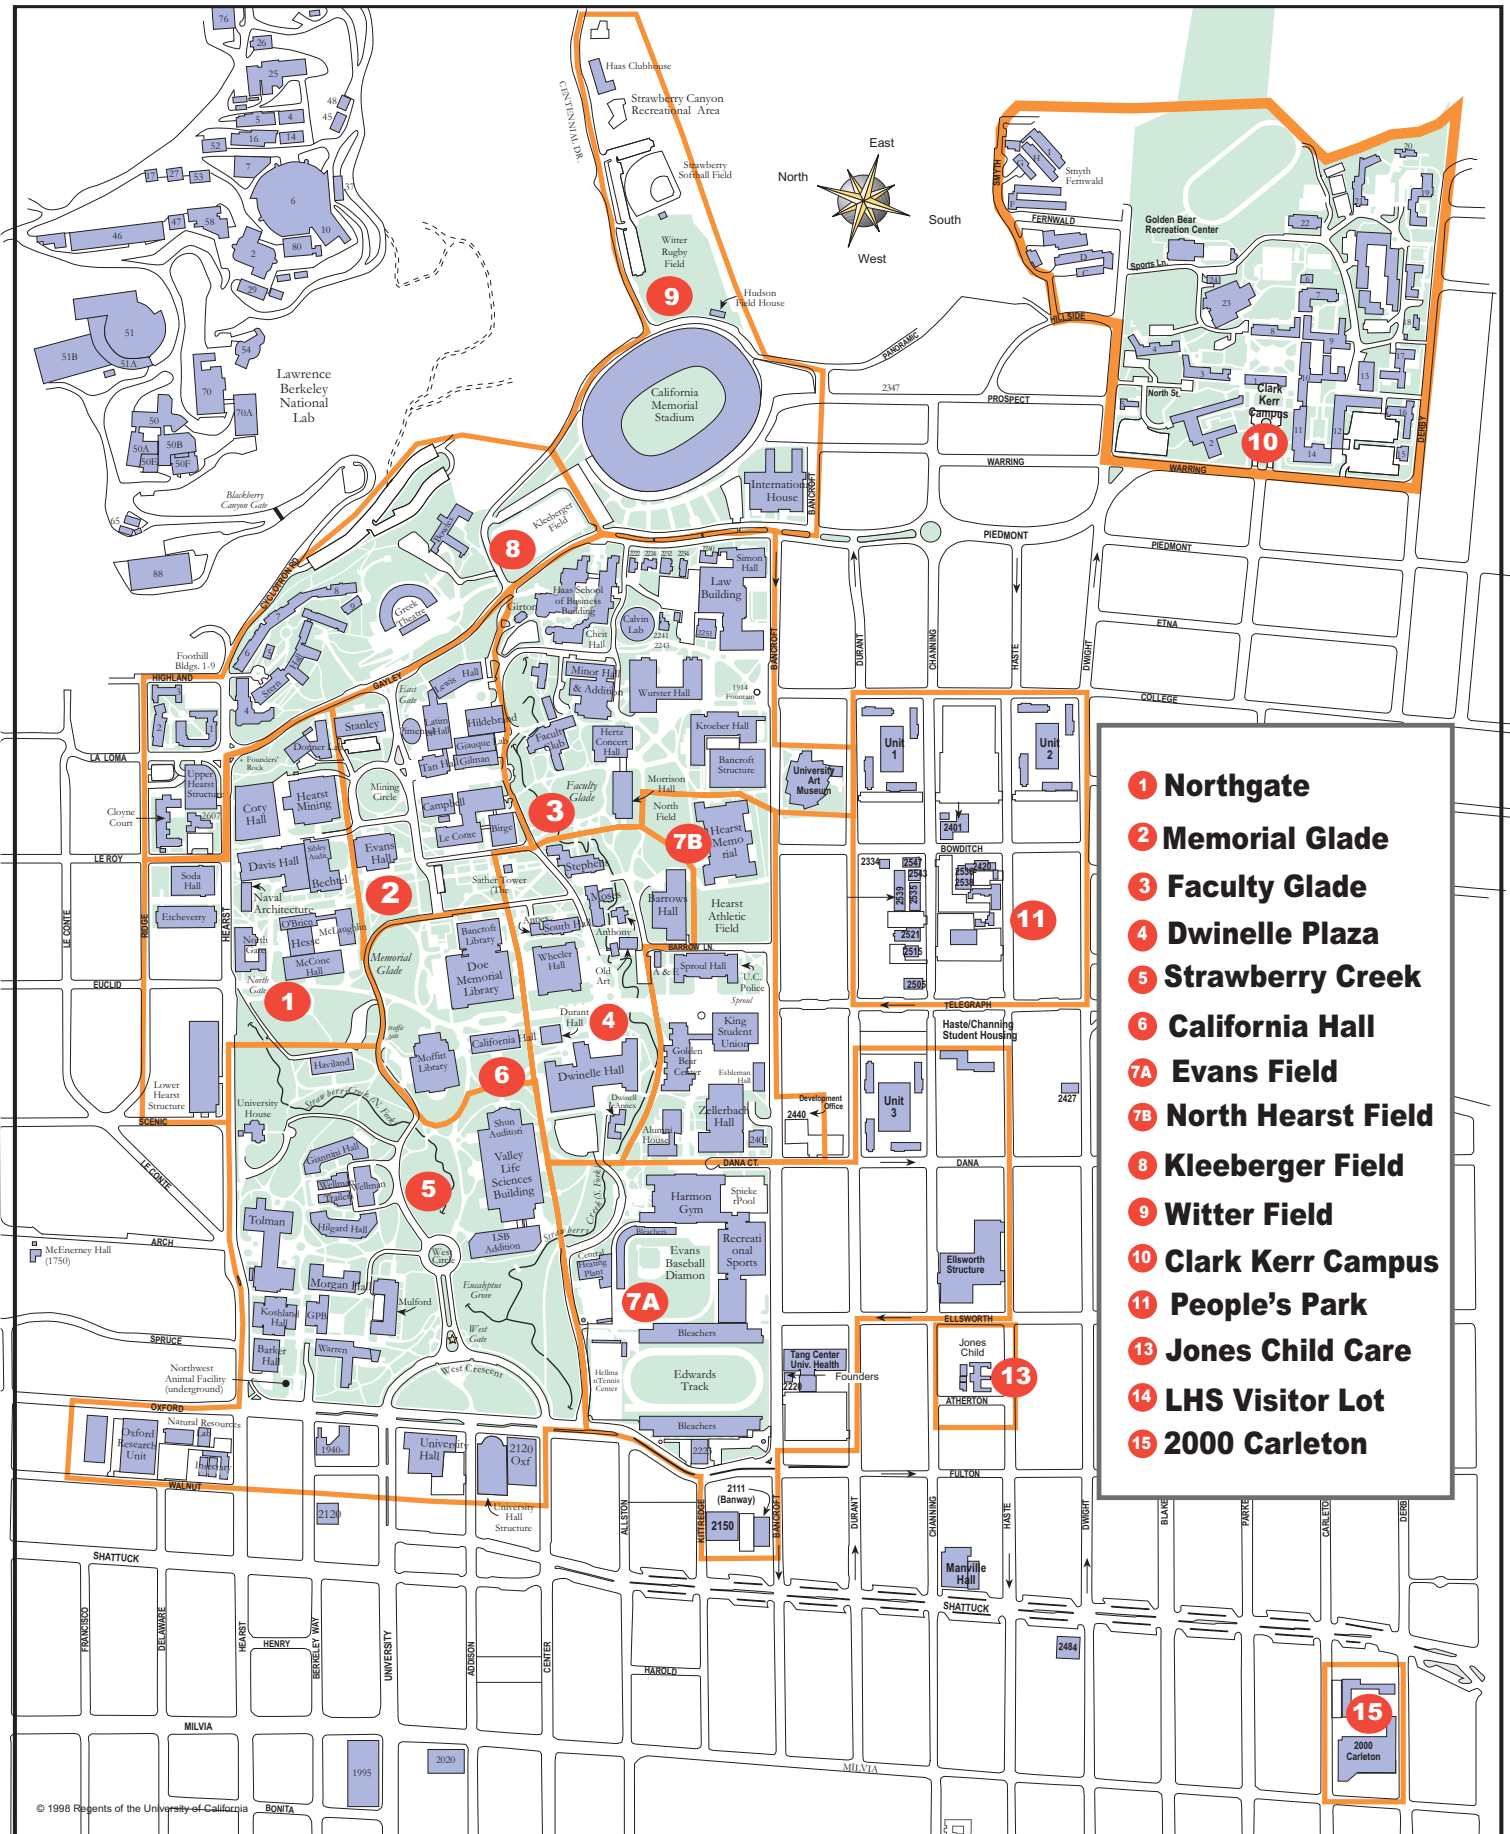

Emergency Management Areas

- 1 Northgate**
- 2 Memorial Glade**
- 3 Faculty Glade**
- 4 Dwinelle Plaza**
- 5 Strawberry Creek**
- 6 California Hall**
- 7A Evans Field**
- 7B North Hearst Field**
- 8 Kleeberger Field**
- 9 Witter Field**
- 10 Clark Kerr Campus**
- 11 People's Park**
- 13 Jones Child Care**
- 14 LHS Visitor Lot**
- 15 2000 Carleton**